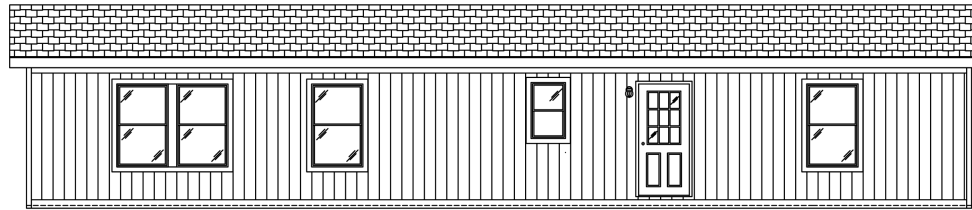

EMAIL US

02 FRONT ELEVATION

FRONT SIDEWALL W/ STANDARD NOMINAL 16'-0" DORMER

FRONT ENDWALL

REAR SIDEWALL

REAR ENDWALL

OPTIONAL FRONT ENDWALL WITH TRIM AND ACCENT AREA OPTIONAL DOOR ON FRONT ENDWALL